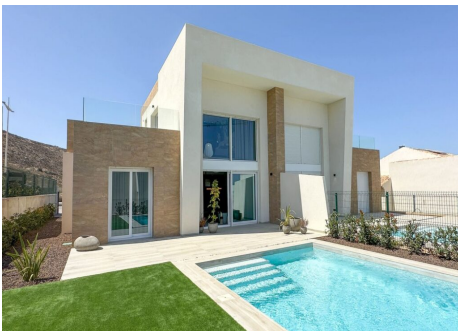

LA FINCA RESORT, RESIDENCIAL
LEROS

108-114 m²

495000 €

-  3
-  2
-  108-114
-  2025
-  210-473
-  1
-  1

BASIC

Area: La Finca,
 REF: TR 782
 Property type: Semi detached house,

PRICES

Price: 495000 €

OTHER INFORMATION

Plot Size: 260-473m²
 Terrace: 58-61m²
 Garage: Yes
 Swimming Pool: 1
 Direction: Etelä

EXTERIOR FEATURES