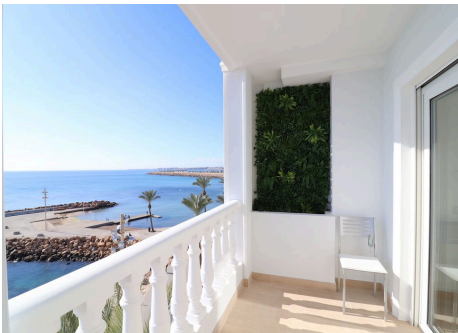

PASEO MARITIMO, TORREVIEJA

110 m²

410000 €

3

2

110

BASIC

Area:
REF: CO 1858
Property type: