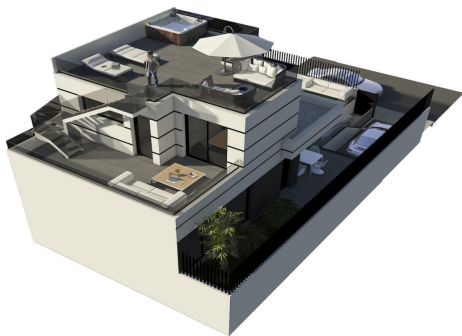

RESIDENCIAL PARIS VI

128 m²

309000 €

2

128

2023

178

1

BASIC

Area: Dolores,
REF: LI 1322
Property type: Quad house,

PRICES

Price: 309000 €

OTHER INFORMATION

Plot Size: 178m²
Terrace: 11m²
Swimming Pool: 1
Direction: Kaakko

EXTERIOR FEATURES