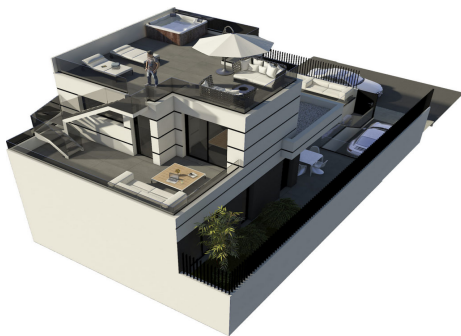

**RESIDENCIAL PARIS VI**

**128 m<sup>2</sup>**

**309000 €**

2

128

2023

178

1

**BASIC**

Area: Dolores,  
REF: LI 1322  
Property type: Quad house,

**PRICES**

Price: 309000 €

**OTHER INFORMATION**

Plot Size: 178m<sup>2</sup>  
Terrace: 11m<sup>2</sup>  
Swimming Pool: 1  
Direction: Kaakko