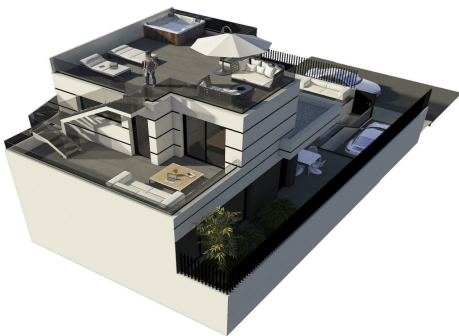

RESIDENCIAL PARIS VI

128 m²

309000 €

2

128

2023

178

1

BASIC

Area: Dolores,
REF: LI 1322
Property type: Quad house,

PRICES

Price: 309000 €

OTHER INFORMATION

Plot Size: 178m²
Terrace: 11m²
Swimming Pool: 1
Direction: Kaakko

EXTERIOR FEATURES