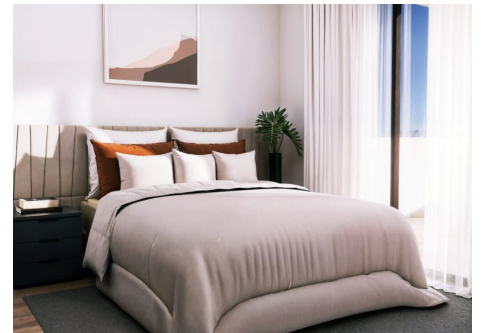

RESIDENCIAL WHITE RESORT

88-154 m²

292400 €

2 2 88-154 2027 1 1

BASIC

Area: Finestrat,
 REF: IS 306
 Property type: Flats,

PRICES

Price: 292400 €