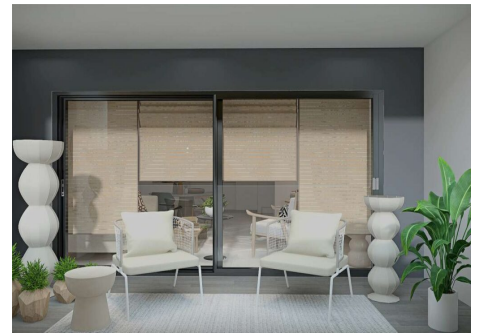

TORREVIEJA, PLAYA DEL CURA

63-161 m²

255000 €

1-3

1-2

63-161

2026

BASIC

Area: Torrevieja,
REF: AR 2200
Property type: Flats,

PRICES

Price: 255000 €

OTHER INFORMATION

Distance To The Beach: n. 200 m

EXTERIOR FEATURES

- Comm. roof terrace
- Garage space
- Jacuzzi
- Lift
- Sauna